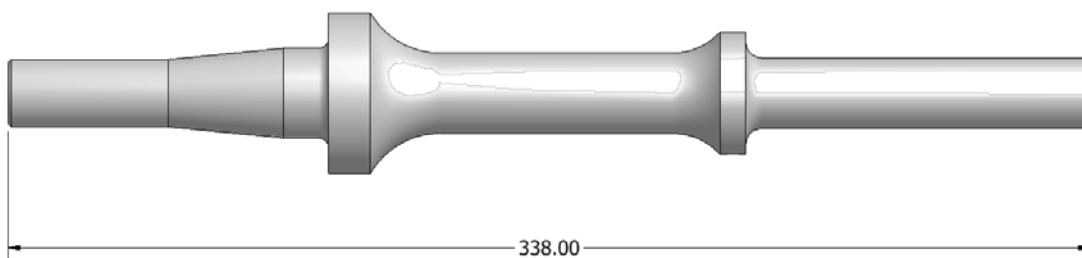

SPLIT SET DRIVER TOOLS

AIRLEG DOLLIES

PART NUMBER	DIMENSION (D)
SD-33-300-22R	33 mm
SD-39-300-22R	39 mm
SD-47-300-22R	47 mm

* Through water hole version available on request.

FEMALE THREADED DOLLIES

PART NUMBER	INTERNAL THREAD	SPLIT SET SIZE
SD-22HF-33	22 Hex	33 mm
SD-R25F-33	R25	33 mm
SD-R32F-33	R32	33 mm
SD-R32F-39	R32	39 mm
SD-R32F-46	R32	46 mm
SD-R38F-33	R38	33 mm
SD-R38F-39	R38	39 mm
SD-R38F-46	R38	46 mm
SD-T38F-33	T38	33 mm
SD-T38F-39	T38	39 mm
SD-T38F-46	T38	46 mm